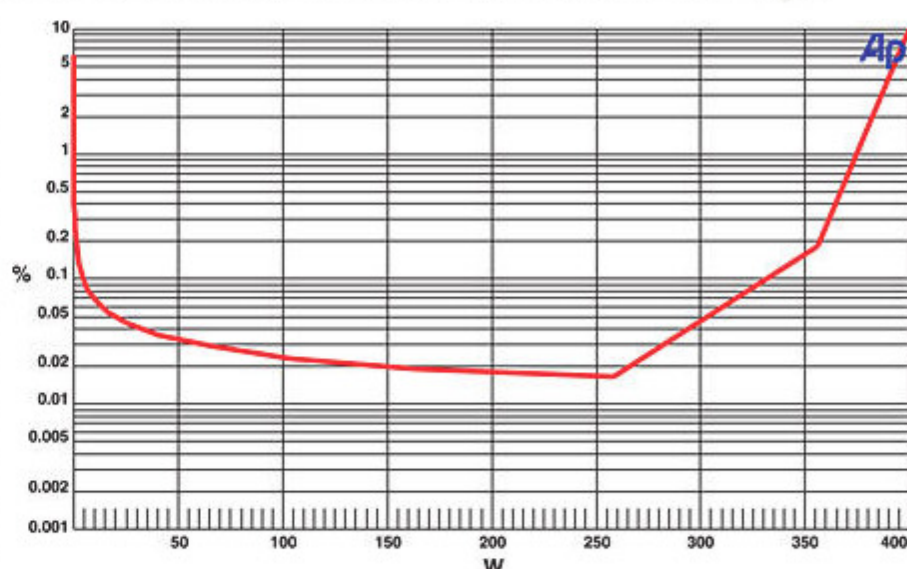

Power Amplifiers

Earthquake Cinénova Grande Seven-Channel Amplifier: HT Labs Measures

HT Labs Measures: Cinénova Grande Seven-Channel Amplifier

**All channels driven continuously into 8-ohm loads:
0.1% distortion at 293.3 watts
1% distortion at 329.6 watts**